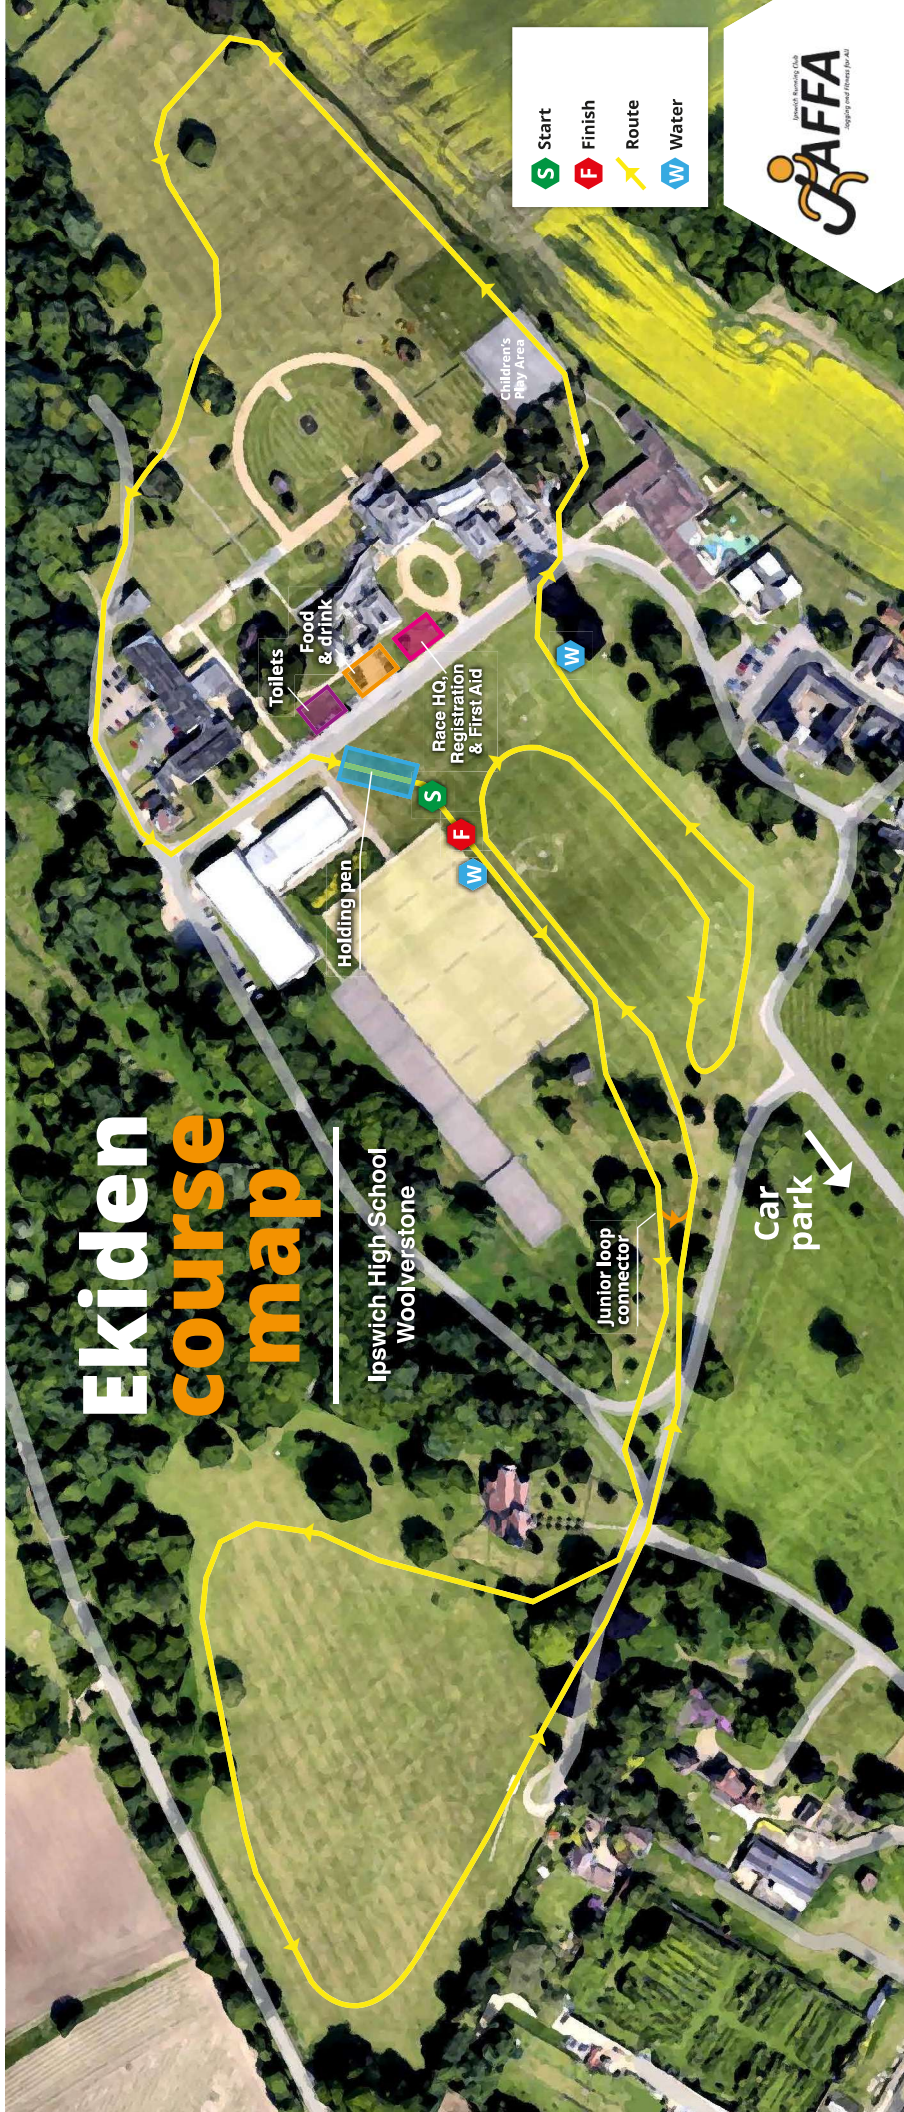

Ekiden course map

Ipswich High School
Woolverstone

S Start
F Finish
Route
W Water